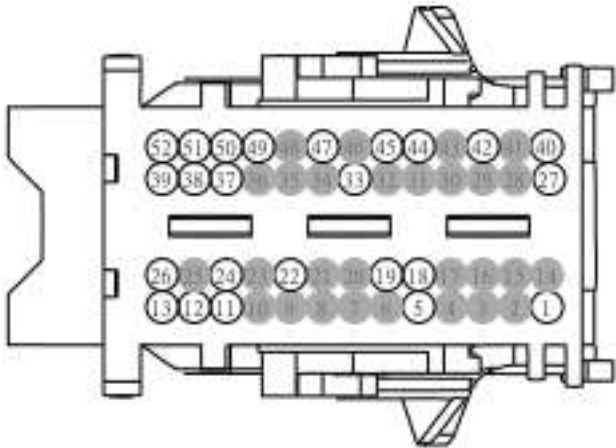

Connector: Description		Color	Harness #	Base Part #	Service Pigtail
C2280B	BODY CONTROL MODULE (BCM)	BK	14401	part# N/A	Not Available

[Check for Terminal Part Numbers](#)

Pin	Circuit	Gauge	Circuit Function	Qualifier	Terminal Part Number
1	CPR63 (GY-YE)	22	SWITCH - POWER LIFTGATE # OPEN/CLOSE		9U5T-14474-DB
2	*	*	Not Used		N/A
3	*	*	Not Used		N/A
4	*	*	Not Used		N/A
5	CPK35 (YE-OG)	22	CTRL MOD. - KEYLESS VEHICLE # SWITCH START/STOP 2 +		9U5T-14474-DB
6	*	*	Not Used		N/A
7	*	*	Not Used		N/A
8	*	*	Not Used		N/A
9	*	*	Not Used		N/A